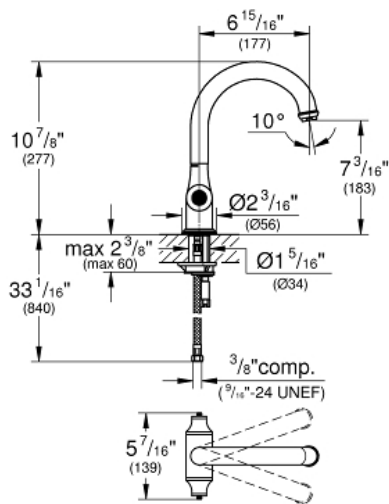

BRIDGEFORD
Single-Hole Kitchen Faucet
MODEL # 31055000

Pure Freude
an Wasser

GROHE

Product Description:
BRIDGEFORD
Single-Hole Kitchen Faucet

Standard Specification:

- GROHE SilkMove
- 10 7/8" Faucet Height
- 6 15/16" spout reach
- 7 3/16" Aerator height
- Solid brass body
- CALGreen compliant
- Less Handles – order handles (18 244 / 18 733) (sold separately)
- Max Flow Rate: 1.75 gpm (6.6 L/min)

Applicable Codes & Standards:

- Energy Policy Act of 1992
- NSF 61
- ASME A112.18.1/CSA B125.1
- US Federal and State material regulations
- LOGO NSF

Color:

- 31055000 StarLight Chrome