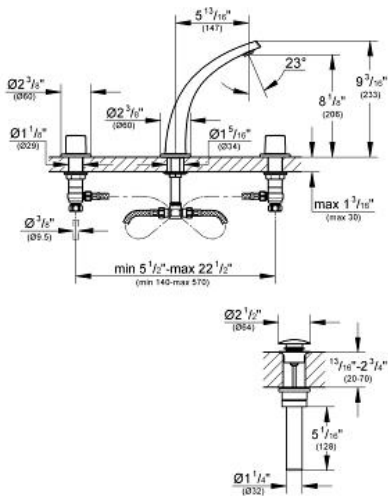

# GROHE ONDUS 8" Widespread Two-Handle Bathroom Faucet

MODEL # 31073000

Pure Freude  
an Wasser

**Product Description:**  
**GROHE ONDUS**  
**8" Widespread Two-Handle Bathroom Faucet**

**Standard Specification:**

- 1/2" (13mm) ceramic cartridge (90° turn)
- Integrated flow control
- Push-open 1 1/4" (32mm) waste set
- Pressure resistant flexible connection hoses (between spout and side valves)
- Click escutcheon
- Flow restrictor (1.5 gpm)
- Max Flow Rate 1.6 gpm (6 L/min)