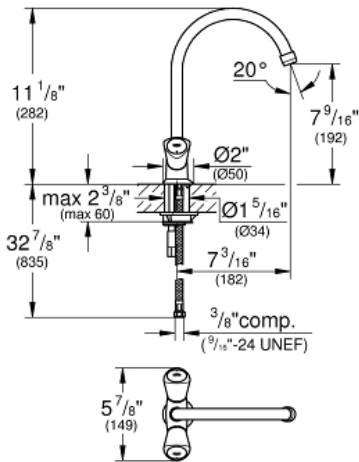

CLASSIC II
Single-Hole Kitchen Faucet
MODEL # 31074001

Pure Freude
an Wasser

Product Description:
CLASSIC II
Single-Hole Kitchen Faucet

- Standard Specification:**
- Metal grip handle
 - Heat-insulated
 - Threaded
 - Ceramic cartridge
 - Swivel Spout
 - Flow straightener
 - Stainless steel flex lines
 - Max Flow Rate: 1.75 gpm (6.6 L/min)

- Applicable Codes & Standards:**
- Energy Policy Act of 1992
 - NSF 61
 - ASME A112.18.1/CSA B125.1
 - US Federal and State material regulations
 - LOGO NSF

Color:
□ 31074001 StarLight Chrome