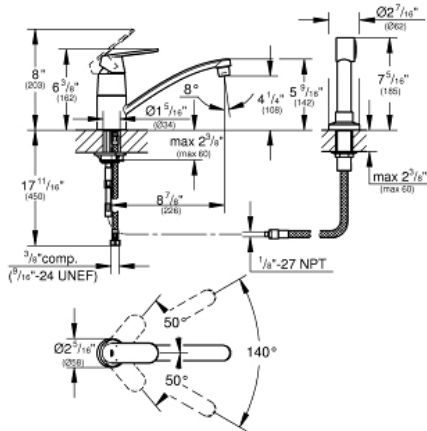

EUROSMART  
Single-Handle Kitchen Faucet  
MODEL # 31136000

Pure Freude  
an Wasser

**Product Description:**  
**EUROSMART**  
**Single-Handle Kitchen Faucet**

**Standard Specification:**

- Single hole installation
- Metal lever handle
- **GROHE SilkMove** 1.4" (35 mm) ceramic cartridge
- Adjustable flow rate limiter
- Adjustable minimum flow rate approx. 1.0 gpm
- Swivel Spout
- Swivel area 140°
- Flow control
- With side spray
- Stainless steel flex lines
- Quick installation system
- Max Flow Rate: 1.75 gpm (6.6 L/min)

**Applicable Codes & Standards:**

- Energy Policy Act of 1992
- NSF 61
- ASME A112.18.1/CSA B125.1
- US Federal and State material regulations
- LOGO NSF

**Color:**

- 31136000 StarLight Chrome