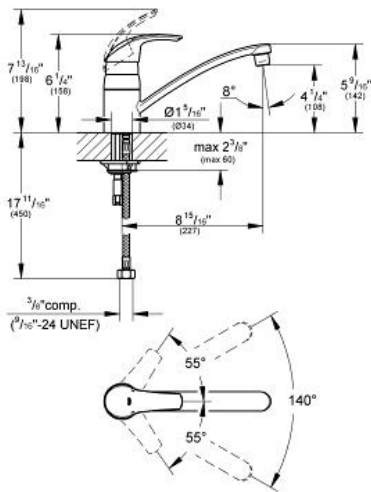

EUROSMART
Single-Handle Kitchen Faucet
MODEL # 31321001

Pure Freude
an Wasser

GROHE

Product Description:
EUROSMART
Single-Handle Kitchen Faucet

Standard Specification:

- Single hole installation
- Metal lever handle
- **GROHE SilkMove** 1.4" (35 mm) ceramic cartridge
- Adjustable flow rate limiter
- Adjustable minimum flow rate approx. 1.0 gpm
- Swivel Spout
- Swivel area 140°
- Flow control
- Stainless steel flex lines
- Quick installation system
- Max Flow Rate: 1.75 gpm (6.6 L/min)