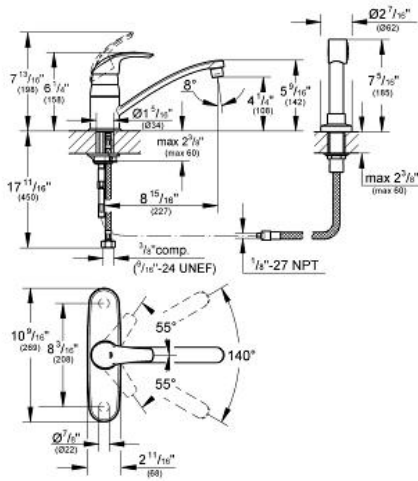

EUROSMART  
Single-Handle Kitchen Faucet  
MODEL # 31352001

Pure Freude  
an Wasser

**Product Description:**  
EUROSMART  
Single-Handle Kitchen Faucet

**Standard Specification:**

- GROHE StarLight chrome finish
- GROHE SilkMove ceramic cartridge
- Single hole installation
- Metal lever handle
- Adjustable minimum flow rate approx. 1.0 gpm
- Swivel spout
- Swivel area 140°
- Volume control
- With side spray
- Stainless steel braided flexible supplies
- Quick installation system
- Includes 10" escutcheon
- Max Flow Rate: 1.75 gpm (6.6 L/min)

**Applicable Codes & Standards:**

- Energy Policy Act of 1992
- NSF 61
- ASME A112.18.1/CSA B125.1
- US Federal and State material regulations
- LOGO NSF

**Color:**

- 31352001 StarLight Chrome