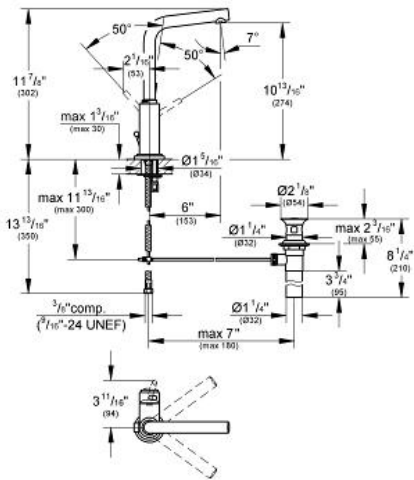

ATRIO Single-Handle Bathroom Faucet L-size

MODEL # 32006001

Pure Freude
an Wasser

Product Description:

ATRIO

Single-Handle Bathroom Faucet L-size

Standard Specification:

- Single hole installation
- GROHE SilkMove 1.1" (28 mm) ceramic cartridge
- GROHE StarLight chrome finish
- 7° swivel tubular spout
- Stop limiter
- 1 1/4" pop-up waste set
- Stainless steel flex lines
- Quick installation system
- Max Flow Rate: 1.5 gpm (5.7 L/min)