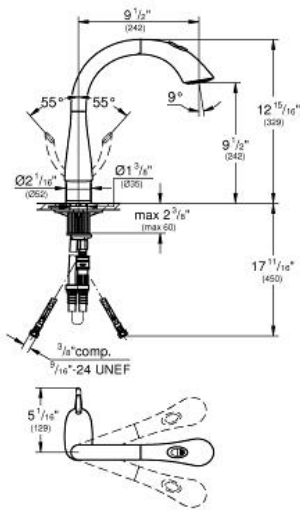

K4
Single-Handle Kitchen Faucet
MODEL # 32071000

Pure Freude
an Wasser

GROHE

Product Description:

**K4
Single-Handle Kitchen Faucet**

Standard Specification:

- High version
- Single hole installation
- **GROHE SilkMove** 1.4" (35 mm) ceramic cartridge
- Adjustable flow rate limiter
- Swivel Spout
- Integrated extactable pull out handspray
- Automatic returning
- Integrated non-return valve
- Locking Dual Spray Control - switches back and forth between regular flow and spray
- **SpeedClean** anti-lime system
- Stainless steel flex lines
- Quick installation system
- Coordinated K4 Design
- Check valve included to prevent backflow
- Variable Handle Positioning
- Single Lever Handle
- Max Flow Rate: 1.75 gpm (6.6 L/min)