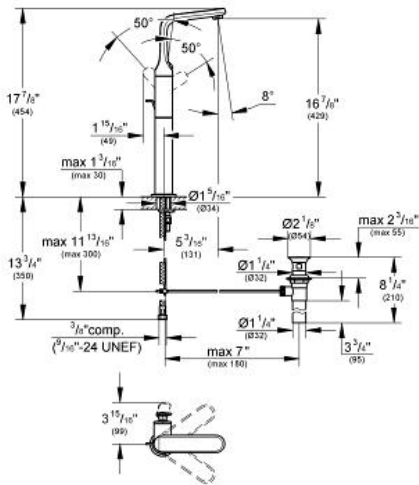

VERIS
Single-handle Bathroom Faucet,
XL-Size

MODEL # 32192000

Pure Freude
an Wasser

GROHE

Product Description:

VERIS

Single-handle Bathroom Faucet, XL-Size

Standard Specification:

- For free-standing bath sinks
- Single hole installation
- GROHE SilkMove 1.1" (28 mm) ceramic cartridge
- GROHE StarLight chrome finish
- Swivel tubular spout with flow control and stop limiter
- SpeedClean flow control
- 1 1/4" pop-up waste set
- Stainless steel flex lines
- Quick installation system
- Max Flow Rate: 1.5 gpm (5.7 L/min)

Applicable Codes & Standards:

- Energy Policy Act of 1992
- NSF 61
- ASME A112.18.1/CSA B125.1
- US Federal and State material regulations
- EPA WaterSense®
- ICC/ANSI A117.1
- LOGO NSF

Color:

- 32192000 StarLight Chrome