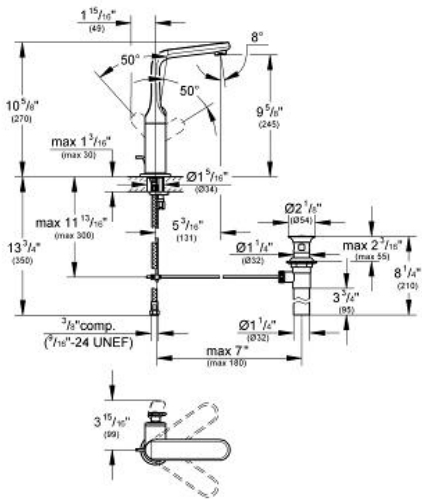

VERIS
Single-Handle Bathroom Faucet L-size

MODEL # 32185000

Pure Freude
an Wasser

Product Description:
VERIS
Single-Handle Bathroom Faucet L-size

- Standard Specification:**
- Single hole installation
 - GROHE SilkMove 1.1" (28 mm) ceramic cartridge
 - GROHE StarLight chrome finish
 - Swivel Spout
 - Stop limiter
 - SpeedClean flow control
 - 1 1/4" pop-up waste set
 - Stainless steel flex lines
 - Quick installation system
 - Max Flow Rate: 1.5 gpm (5.7 L/min)

- Applicable Codes & Standards:**
- Energy Policy Act of 1992
 - NSF 61
 - ASME A112.18.1/CSA B125.1
 - US Federal and State material regulations
 - EPA WaterSense®
 - ICC/ANSI A117.1
 - LOGO NSF

Color:
 32185000 StarLight Chrome