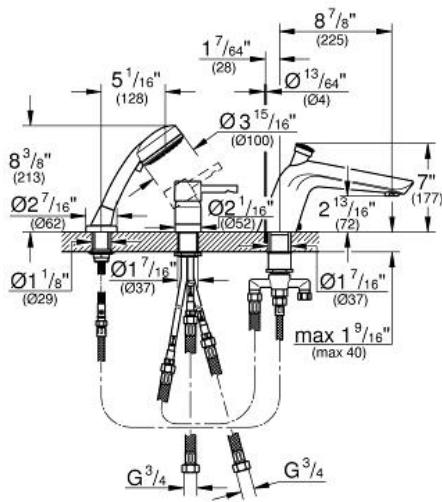

ESSENCE  
 Three-Hole Roman Bathtub Faucet  
 MODEL # 32232000

Pure Freude  
 an Wasser

**Product Description:**  
 ESSENCE  
 Three-Hole Roman Bathtub Faucet

**Standard Specification:**

- New Tempesta Cosmopolitan 100 Hand Shower - 2 sprays, 2.0 gpm (26 046 001)
- GROHE StarLight chrome finish

**Applicable Codes & Standards:**

- Energy Policy Act of 1992
- ASME A112.18.1/CSA B125.1
- ICC/ANSI A117.1

**Color:**  
 32232000 StarLight Chrome