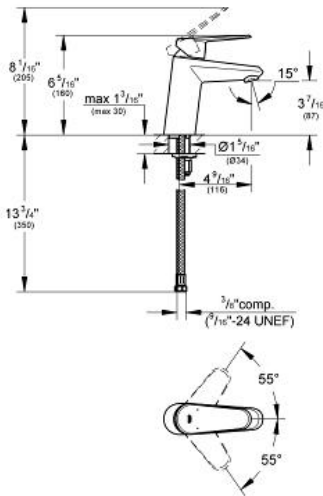

# EURODISC COSMOPOLITAN Single-Handle Bathroom Faucet S- Size

MODEL # 32302002

Pure Freude  
an Wasser

## Product Description: EURODISC COSMOPOLITAN Single-Handle Bathroom Faucet S-Size

### Standard Specification:

- GROHE EcoJoy technology for less water and perfect flow
- Single hole installation
- Metal lever handle
- GROHE SilkMove 1.4" (35 mm) ceramic cartridge
- GROHE StarLight chrome finish
- Adjustable flow rate limiter
- Adjustable minimum flow rate approx. 1.0 gpm
- SpeedClean flow control
- Smooth body
- Stainless steel flex lines
- GROHE QuickFix Plus installation system with centering support
- Optional temperature limiter ref. no. 46 375
- Noise classification 1 in accordance with DIN4109 incl. certificate
- Max Flow Rate: 1.5 gpm (5.7 L/min)