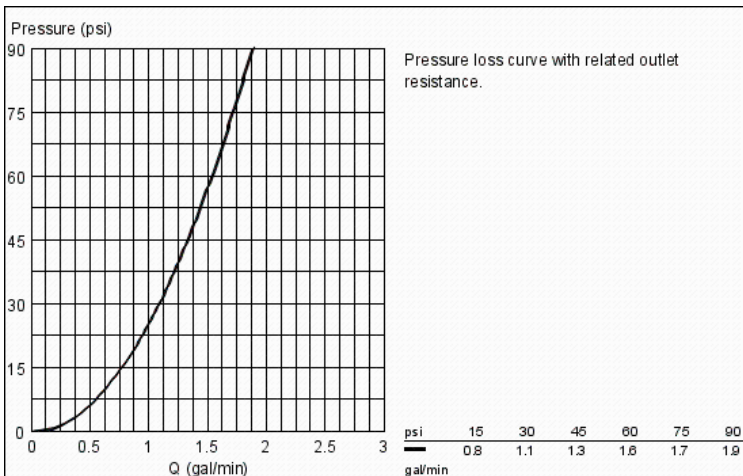

# EURODISC COSMOPOLITAN Single-Handle Bathroom Faucet S- Size

MODEL # 32302002

Pure Freude  
an Wasser

### Standard Specification:

- GROHE EcoJoy technology for less water and perfect flow
- Single hole installation
- Metal lever handle
- GROHE SilkMove 1.4" (35 mm) ceramic cartridge
- GROHE StarLight chrome finish
- Adjustable flow rate limiter
- Adjustable minimum flow rate approx. 1.0 gpm
- SpeedClean flow control
- Smooth body
- Stainless steel flex lines
- GROHE QuickFix Plus installation system with centering support
- Optional temperature limiter ref. no. 46 375
- Noise classification 1 in accordance with DIN4109 incl. certificate
- Max Flow Rate: 1.5 gpm (5.7 L/min)