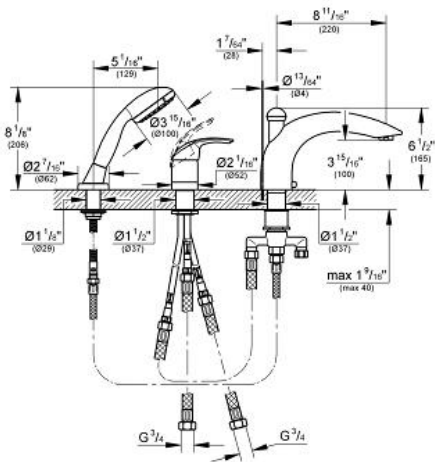

EUROSMART Three-Hole Single-Handle Bathtub Faucet with Handshower

MODEL # 32644001

Pure Freude
an Wasser

GROHE

Product Description:

EUROSMART

Three-Hole Single-Handle Bathtub Faucet with Handshower

Standard Specification:

- GROHE StarLight chrome finish
- Single lever valve operating element
- Hand shower: New Tempesta 100, 2 sprays, 1.75 gpm (26 047)
- 8 1/2" Diverter tub spout
- Max Flow Rate 2.5 gpm (9.5 L/min) for Hand Shower, 6.3 gpm (23.8 L/min) for Spout