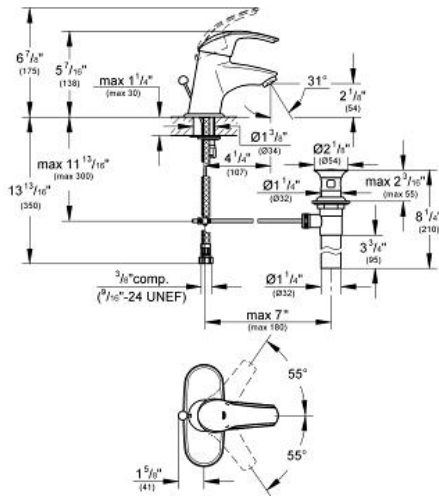

EUROSMART  
Centerset Bathroom Faucet S-Size  
MODEL # 32709001

Pure Freude  
an Wasser

**Product Description:**  
EUROSMART  
Centerset Bathroom Faucet S-Size

**Standard Specification:**

- GROHE StarLight finish
- Max Flow Rate: 1.5 gpm (5.7 L/min)

**Applicable Codes & Standards:**

- Energy Policy Act of 1992
- NSF 61
- ASME A112.18.1/CSA B125.1
- US Federal and State material regulations
- EPA WaterSense®
- ICC/ANSI A117.1
- LOGO NSF

**Color:**  
□ 32709001 StarLight Chrome