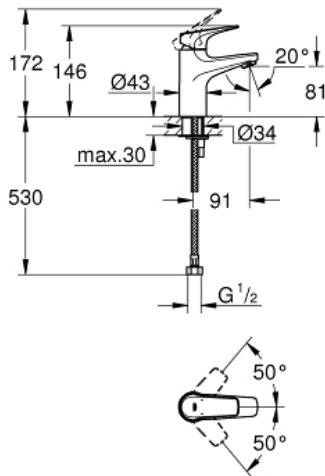

GROHE BAUFLOW  
Single-Handle Bathroom Faucet  
MODEL # 32851000

Pure Freude  
an Wasser

**Product Description:**  
**GROHE BAUFLOW**  
**Single-Handle Bathroom Faucet**

- Standard Specification:**
- Single hole installation
  - Metal lever handle
  - **GROHE StarLight** chrome finish
  - Flow control
  - Smooth body
  - Stainless steel flex lines
  - Quick installation system