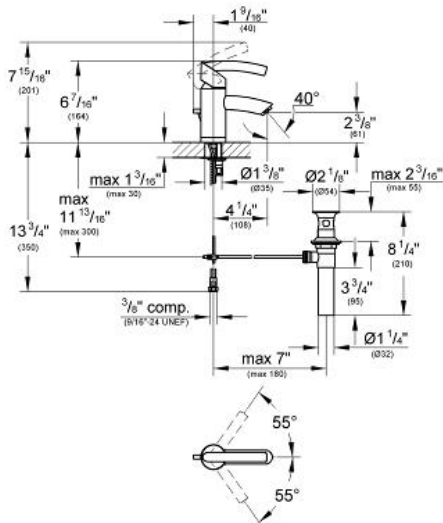

TENSO
Single-Handle Bathroom Faucet
MODEL # 32924000

Pure Freude
an Wasser

GROHE

Product Description:
TENSO
Single-Handle Bathroom Faucet

- Standard Specification:**
- GROHE SilkMove 1.4" (35 mm) ceramic cartridge
 - Optional temperature limiter ref. no. 46 375
 - GROHE StarLight chrome finish
 - GROHE WaterCare
 - Max Flow Rate: 1.5 gpm (5.7 L/min)