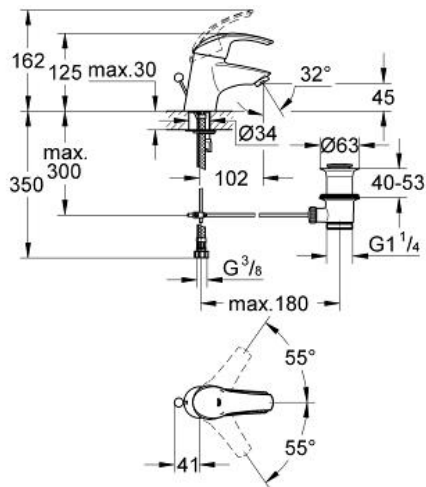

EUROSMART  
Single-Handle Bathroom Faucet S-  
Size

MODEL # 32925001

Pure Freude  
an Wasser

GROHE

**Product Description:**

**EUROSMART**

**Single-Handle Bathroom Faucet S-Size**

**Standard Specification:**

- Single hole installation
- **GROHE SilkMove** 1.4" (35 mm) ceramic cartridge
- Metal lever handle
- **GROHE StarLight** chrome finish
- Adjustable flow rate limiter
- Adjustable minimum flow rate approx. 1.0 gpm
- Flow control
- 1 1/4" pop-up waste set
- Stainless steel flex lines
- Optional temperature limiter ref. no. 46 375
- Quick installation system
- Noise classification 1 in accordance with DIN4109 incl. certificate