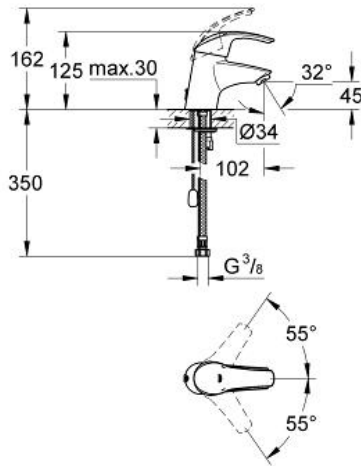

EUROSMART
Single-Handle Bathroom Faucet S-Size

MODEL # 33188001

Pure Freude
an Wasser

Product Description:

EUROSMART

Single-Handle Bathroom Faucet S-Size

Standard Specification:

- Single hole installation
- Metal lever handle
- **GROHE SilkMove** 1.4" (35 mm) ceramic cartridge
- Adjustable flow rate limiter
- **GROHE StarLight** chrome finish
- Adjustable minimum flow rate approx. 1.0 gpm
- Flow control
- Retractable chain
- Stainless steel flex lines
- Quick installation system
- Optional temperature limiter ref. no. 46 375
- Noise classification 1 in accordance with DIN4109 incl. certificate