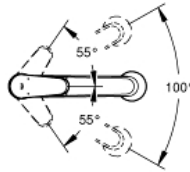

EURODISC COSMOPOLITAN Single-Handle Kitchen Faucet

MODEL # 33330002

Pure Freude
an Wasser

Product Description: EURODISC COSMOPOLITAN Single-Handle Kitchen Faucet

Standard Specification:

- Medium spout
- **Dual Spray Pull-Out**
- Single hole installation
- **GROHE SilkMove** 1.4" (35 mm) ceramic cartridge
- **GROHE StarLight** chrome finish
- **GROHE EcoJoy** technology for less water and perfect flow
- Adjustable flow rate limiter
- Swivel cast spout with stop limiter
- **SpeedClean** anti-lime system
- Locking Push Button Control - to switch from regular flow to spray
- Automatic return to aerator
- Stainless steel flex lines
- Quick installation system
- Max Flow Rate: 1.75 gpm (6.6 L/min)