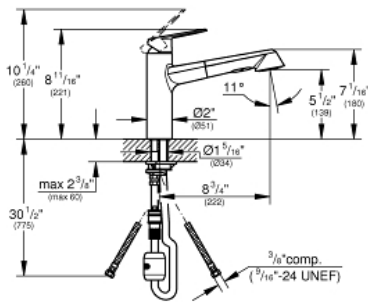

EURODISC COSMOPOLITAN Single-Handle Kitchen Faucet

MODEL # 33330002

Pure Freude
an Wasser

Product Description: EURODISC COSMOPOLITAN Single-Handle Kitchen Faucet

Standard Specification:

- Medium spout
- **Dual Spray Pull-Out**
- Single hole installation
- **GROHE SilkMove** 1.4" (35 mm) ceramic cartridge
- **GROHE StarLight** chrome finish
- **GROHE EcoJoy** technology for less water and perfect flow
- Adjustable flow rate limiter
- Swivel cast spout with stop limiter
- **SpeedClean** anti-lime system
- Locking Push Button Control - to switch from regular flow to spray
- Automatic return to aerator
- Stainless steel flex lines
- Quick installation system
- Max Flow Rate: 1.75 gpm (6.6 L/min)