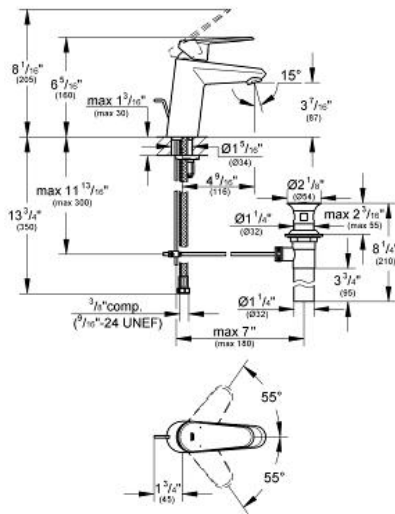

EURODISC COSMOPOLITAN Single-Handle Bathroom Faucet S- Size

MODEL # 33413002

Pure Freude
an Wasser

Product Description: EURODISC COSMOPOLITAN Single-Handle Bathroom Faucet S-Size

Standard Specification:

- GROHE EcoJoy technology for less water and perfect flow
- Single hole installation
- Metal lever handle
- GROHE SilkMove 1.4" (35 mm) ceramic cartridge
- GROHE StarLight chrome finish
- Adjustable flow rate limiter
- Adjustable minimum flow rate approx. 1.0 gpm
- SpeedClean flow control
- Pop-up waste set
- Stainless steel flex lines
- GROHE QuickFix Plus installation system with centering support
- Optional temperature limiter ref. no. 46 375
- Max Flow Rate: 1.5 gpm (5.7 L/min)