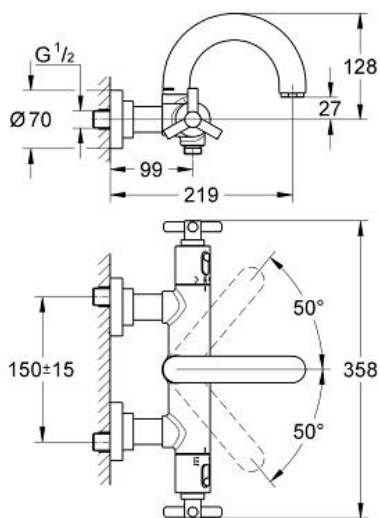

ATRIO
Thermostat Bath/Shower Valve
MODEL # 34061000

Pure Freude
an Wasser

GROHE

Product Description:

ATRIO
Thermostat Bath/Shower Valve

Standard Specification:

- Wall mount
- Wax thermoelement
- With non-rising spindle
- Aquadimmer with multiple function
- Shut off and flow control
- Bath/shower diverter
- Temperature scale handle with safety stop at 100°F
- With ceramic disks
- Integrated non-return valves and dirt strainers
- Swivel tubular spout with flow control and stop limiter
- Covered S-unions
- Check valve included to prevent backflow
- With Ypsilon handle
- Without shower set
- **GROHE EcoJoy** technology for less water and perfect flow
- **GROHE StarLight** chrome finish