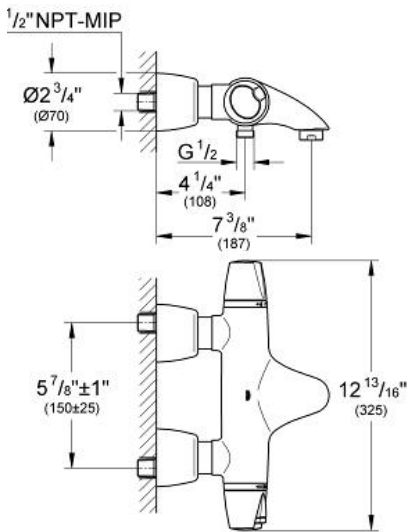

GROHTHERM 3000
 Thermostat Bath/Shower Valve
 MODEL # 34189000

Pure Freude
 an Wasser

Product Description:
 GROHTHERM 3000
 Thermostat Bath/Shower Valve

Standard Specification:

- 1/2" Shower bottom outlet
- Wall mount
- GROHE EcoJoy technology for less water and perfect flow
- GROHE StarLight chrome finish
- Max Flow Rate 5.3 gpm at 45 psi (20.1 L/min)

Applicable Codes & Standards:

- Energy Policy Act of 1992
- ASME A112.18.1/CSA B125.1

Color:

- 34189000 StarLight Chrome