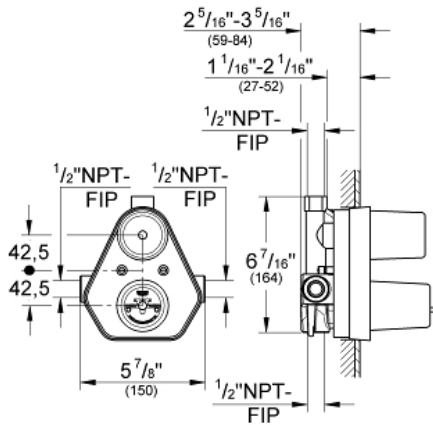

Thermostat Shower Valve

MODEL # 34240000

Pure Freude
an Wasser

Product Description:

Thermostat Shower Valve

Standard Specification:

- Rough-in
- Without finishing trim set
- Wall installation
- **GROHE TurboStat** Compact cartridge with wax thermoelement
- Integrated mixed water shut off on top
- $\frac{1}{2}''$ ceramic cartridge (180° turn)
- $\frac{1}{2}''$ locking top outlet
- $\frac{1}{2}''$ bottom outlet (can only be used with separate shut-off valve)
- Built-in check valve with dirt strainer
- **GROHE EcoJoy** technology for less water and perfect flow
- Fastening loops