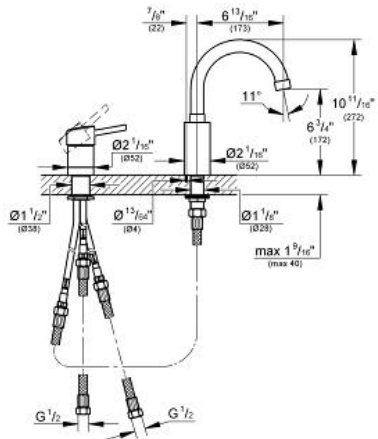

CONCETTO Two-Hole Single-Handle Bathtub Faucet

MODEL # 34273001

Pure Freude
an Wasser

Product Description:
CONCETTO
Two-Hole Single-Handle Bathtub Faucet

- Standard Specification:**
- GROHE StarLight chrome finish
 - GROHE SilkMove ceramic cartridge
 - Single lever valve operating element
 - Pre-assembled spout mounting
 - Swivel bath inlet with flow control

- Applicable Codes & Standards:**
- Energy Policy Act of 1992
 - ASME A112.18.1/CSA B125.1
 - ICC/ANSI A117.1

- Color:**
- 34273001 StarLight Chrome