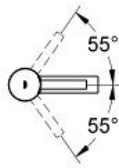

ESSENCE
Single-Handle Bathroom Faucet S-
Size

MODEL # 34294000

Pure Freude
an Wasser

GROHE

Product Description:

ESSENCE

Single-Handle Bathroom Faucet S-Size

Standard Specification:

- Single hole installation
- **GROHE SilkMove** 1.4" (35 mm) ceramic cartridge
- **GROHE StarLight** chrome finish
- Adjustable flow rate limiter
- Adjustable minimum flow rate approx. 1.0 gpm
- Integrated flow control
- Smooth body
- Without lift rod and without pop up waste
- Stainless steel flex lines
- Quick installation system
- Lever attachment cover