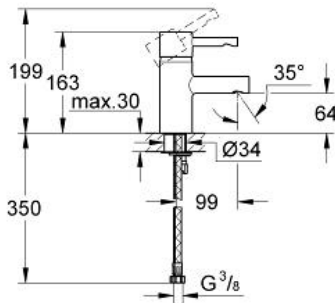

ESSENCE
Single-Handle Bathroom Faucet S-
Size

MODEL # 34294000

Pure Freude
an Wasser

GROHE

Product Description:

ESSENCE

Single-Handle Bathroom Faucet S-Size

Standard Specification:

- Single hole installation
- **GROHE SilkMove** 1.4" (35 mm) ceramic cartridge
- **GROHE StarLight** chrome finish
- Adjustable flow rate limiter
- Adjustable minimum flow rate approx. 1.0 gpm
- Integrated flow control
- Smooth body
- Without lift rod and without pop up waste
- Stainless steel flex lines
- Quick installation system
- Lever attachment cover