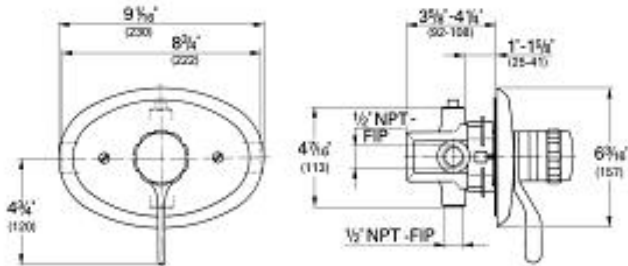

GROHMIX  
 Integrated Grohmix Thermostat  
 MODEL # 34436000

*Pure Freude  
 an Wasser*

**Product Description:**  
 GROHMIX  
 Integrated Grohmix Thermostat

- Standard Specification:**
- GROHE EcoJoy technology for less water and perfect flow
  - GROHE StarLight chrome finish

**Color:**  
 □ 34436000 StarLight Chrome

W: 239 92-108  
 H: 157 25-41  
 M: 120 122

34.436.00