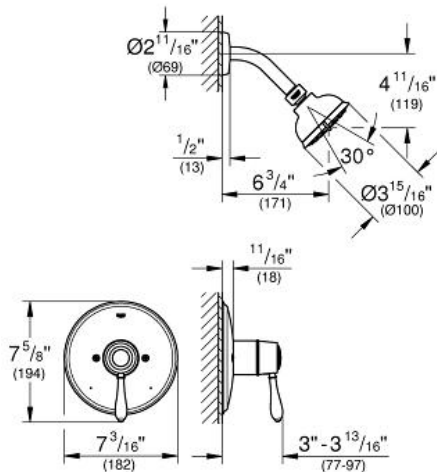

FAIRBORN  
Pressure Balance Valve Bathtub/  
Shower Combo Faucet

MODEL # 35046000

Pure Freude  
an Wasser

GROHE

**Product Description:**

**FAIRBORN**

**Pressure Balance Valve Bathtub/Shower Combo Faucet**

**Standard Specification:**

- Consisting of:
- New Tempesta Rustic 100 Shower Head and Shower Arm (26 117)
- **GROHE StarLight** chrome finish
- Max Flow Rate: 2.0 gpm (7.6 l/min)
- **GROHE SilkMove**
- **GROHE DreamSpray** perfect flow
- Pressure Balance Valve Trim (19 949)
- For use with Grohsafe Rough-In Valve (35 015)
- Available at FERGUSON and Build.com