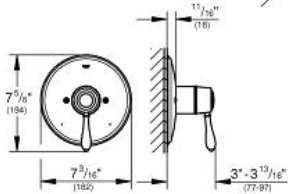

FAIRBORN  
Shower/Tub Combination  
MODEL # 35047000

Pure Freude  
an Wasser

GROHE

**Product Description:**  
**FAIRBORN**  
**Shower/Tub Combination**

**Standard Specification:**

- New Tempesta Rustic 100 Shower Head and Shower Arm (26 117)
- **GROHE StarLight** chrome finish
- Max Flow Rate: 2.0 gpm (7.6 l/min)
- **GROHE SilkMove**
- **GROHE DreamSpray** perfect flow
- Pressure Balance Valve Trim (19 949)
- For use with Grohsafe Rough-In Valve (35 015)
- Diverter Tub Spout (13 344)
- Available at FERGUSON and Build.com