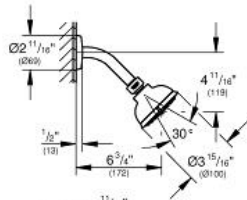

FAIRBORN  
Shower/Tub Combination  
MODEL # 35047000

Pure Freude  
an Wasser

GROHE

**Product Description:**  
**FAIRBORN**  
**Shower/Tub Combination**

**Standard Specification:**

- New Tempesta Rustic 100 Shower Head and Shower Arm (26 117)
- **GROHE StarLight** chrome finish
- Max Flow Rate: 2.0 gpm (7.6 l/min)
- **GROHE SilkMove**
- **GROHE DreamSpray** perfect flow
- Pressure Balance Valve Trim (19 949)
- For use with Grohsafe Rough-In Valve (35 015)
- Diverter Tub Spout (13 344)
- Available at FERGUSON and Build.com