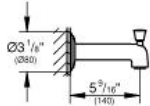

FAIRBORN  
Shower/Tub Combination  
MODEL # 35047000

Pure Freude  
an Wasser

GROHE

**Product Description:**  
**FAIRBORN**  
**Shower/Tub Combination**

**Standard Specification:**

- New Tempesta Rustic 100 Shower Head and Shower Arm (26 117)
- **GROHE StarLight** chrome finish
- Max Flow Rate: 2.0 gpm (7.6 l/min)
- **GROHE SilkMove**
- **GROHE DreamSpray** perfect flow
- Pressure Balance Valve Trim (19 949)
- For use with Grohsafe Rough-In Valve (35 015)
- Diverter Tub Spout (13 344)
- Available at FERGUSON and Build.com