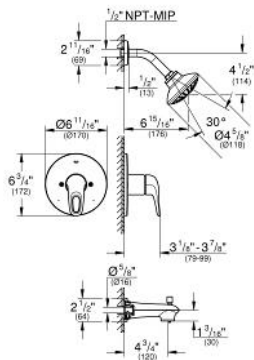

EUROSTYLE
Pressure Balance Valve Bathtub/
Shower Combo Faucet

MODEL # 35062003

Pure Freude
an Wasser

GROHE

Product Description:

EUROSTYLE

Pressure Balance Valve Bathtub/Shower Combo Faucet

Standard Specification:

- Consisting of:
- Pressure Balance Valve (19 989)
- Without concealed body
- Final installation set for:
- For use with GrohSafe Universal Pressure Balance Rough-In Valve (35 015 000)
- Shower head: Euphoria 110 Mono, 1 spray, 2.0 gpm (27 810)
- Shower arm
- Diverter tub spout (13 379)
- **GROHE StarLight** chrome finish