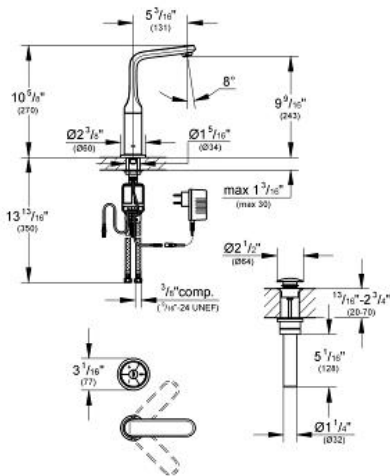

VERIS F-DIGITAL
Digital Bathroom Faucet
MODEL # 36284000

Pure Freude
an Wasser

GROHE

Product Description:
VERIS F-DIGITAL
Digital Bathroom Faucet

Standard Specification:

- Includes digital mixing device (THM box) with power supply
- Single hole installation
- Includes digital controller (intuitive multi-functional operating unit)
- Wireless technology
- Temperature and flow control
- Pause-function
- Memory-function
- LED-ring
- Digital mixing unit
- Digital controlled valves
- Integrated temperature sensor
- Default setting configurable during installation: automatic safety shut-off after 20 min
- Automatic safety shut-off after 60 sec.
- **GROHE StarLight** chrome finish
- **GROHE EcoJoy** technology for less water and perfect flow
- Swivel spout with SpeedClean flow control
- Push-open 1 1/4" (32mm) waste set
- Stainless steel flex lines

Applicable Codes & Standards:

- Energy Policy Act of 1992
- ASME A112.18.1/CSA B125.1
- US Federal and State material regulations

Color:

- 36284000 StarLight Chrome