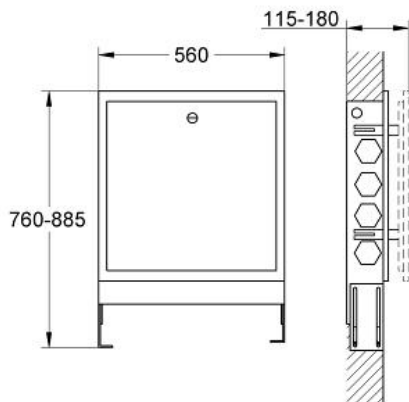

GROHE F-DIGITAL DELUXE

MODEL # 36367000

*Pure Freude
an Wasser*

GROHE

Product Description:
GROHE F-DIGITAL DELUXE

Standard Specification:

- 550 x 700 x 110 mm
- Height (100 mm) and depth (50 mm) adjustable
- Removable front panel for installation
- Adjustable front frame for installation in wall niche
- Galvanized and powder-coated (RAL 9010, pure white) steel plate
- 1 mm thick steel plate
- Two mounting rails and an elbow for power outlets and mounting materials