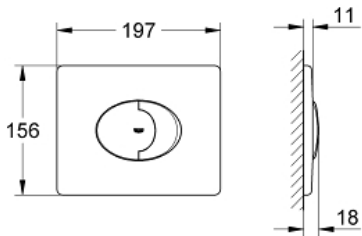

SKATE AIR
Wall Plate
MODEL # 38506000

Pure Freude
an Wasser

GROHE

Product Description:
SKATE AIR
Wall Plate

Standard Specification:

- For dual flush or start & stop actuation
- For pneumatic discharge valve AV1
- Horizontal installation
- 6" x 7³/₄"
- Made of ABS
- GROHE EcoJoy technology for less water and perfect flow
- GROHE StarLight chrome finish