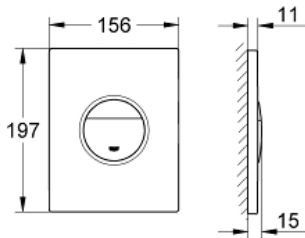

### Product Description: NOVA COSMOPOLITAN Wall Plate

#### Standard Specification:

- For dual flush or start & stop actuation
- For pneumatic discharge valve AV1
- Vertical and horizontal installation
- 6" x 7<sup>3</sup>/<sub>4</sub>"
- Made of ABS
- **GROHE StarLight** chrome finish
- **GROHE EcoJoy** technology for less water and perfect flow