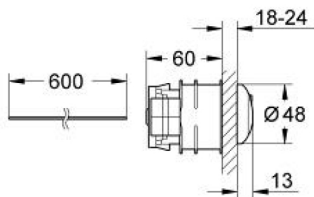

Pneumatic Push Button Actuation

MODEL # 38771000

Pure Freude
an Wasser

GROHE

ADA

Product Description:

Pneumatic Push Button Actuation

Standard Specification:

- For dual flush or start & stop actuation
- Diameter $\text{Ø } 1 \frac{7}{8}$ "
- In combination with bath furniture or removable coverings for cistern inspection
- For material thickness $1 \frac{1}{16}$ " - $1 \frac{5}{16}$ "
- Pneumatic hose (23")
- **GROHE StarLight** chrome finish

Applicable Codes & Standards:

- ICC/ANSI A117.1

Color:

- 38771000 StarLight Chrome