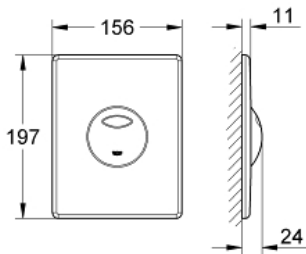

SKATE
Wall Plate
MODEL # 38862000

Pure Freude
an Wasser

GROHE

Product Description:
SKATE
Wall Plate

Standard Specification:

- For dual flush or start & stop actuation
- For pneumatic discharge valve AV1
- Vertical and horizontal installation
- 6" x 7³/₄"
- Made of ABS
- **GROHE StarLight** chrome finish
- **GROHE EcoJoy** technology for less water and perfect flow