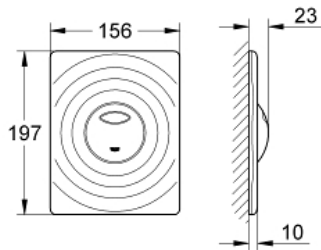

SURF  
Wall Plate  
MODEL # 38861000

Pure Freude  
an Wasser

GROHE

**Product Description:**

**SURF  
Wall Plate**

**Standard Specification:**

- For dual flush or start & stop actuation
- For pneumatic discharge valve AV1
- Vertical and horizontal installation
- 6" x 7<sup>3</sup>/<sub>4</sub>"
- Made of ABS
- **GROHE StarLight** chrome finish
- **GROHE EcoJoy** technology for less water and perfect flow