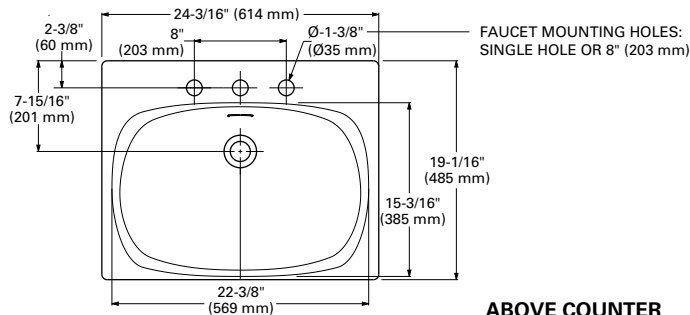

COMPONENTS:

39657000 - EUROCUBE Wall-Hung Sink Shroud

Alpine White

- Made of fine fire clay

Nominal Dimensions:

10-5/8" x 7" x 10"

(270 x 180 x 254 mm)

APPLICABLE CODES & STANDARDS:

39655000 Three-Holes 8" Center

39656000 Center Hole Only

EUROCUBE

WALL MOUNT/ ABOVE COUNTER LAVATORY

LAVATORY SHROUD (OPTIONAL)

TECHNICAL DATA:

DIMENSIONS:

NOMINAL DIMENSIONS

19-1/16" x 5-7/16" x 24-13/16"

(485 x 138 x 614 mm)

IMPORTANT:

Dimensions of fixtures are nominal and may vary within the range of tolerance established by ANSI Standard A112.19.2. These measurements are subject to change or cancellation. No responsibility is assumed for use of superseded or voided pages.