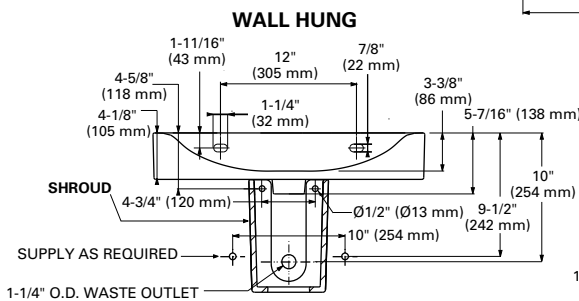

COMPONENTS:

39657000 - EUROCUBE Wall-Hung Sink Shroud

Alpine White

- Made of fine fire clay

Nominal Dimensions:

10-5/8" x 7" x 10"

(270 x 180 x 254 mm)

APPLICABLE CODES & STANDARDS:

39655000 Three-Holes 8" Center

39656000 Center Hole Only

EUROCUBE

WALL MOUNT/ ABOVE COUNTER LAVATORY

LAVATORY SHROUD (OPTIONAL)

TECHNICAL DATA:

DIMENSIONS:

NOMINAL DIMENSIONS

19-1/16" x 5-7/16" x 24-13/16"

(485 x 138 x 614 mm)

IMPORTANT:

Dimensions of fixtures are nominal and may vary within the range of tolerance established by ANSI Standard A112.19.2. These measurements are subject to change or cancellation. No responsibility is assumed for use of superseded or voided pages.