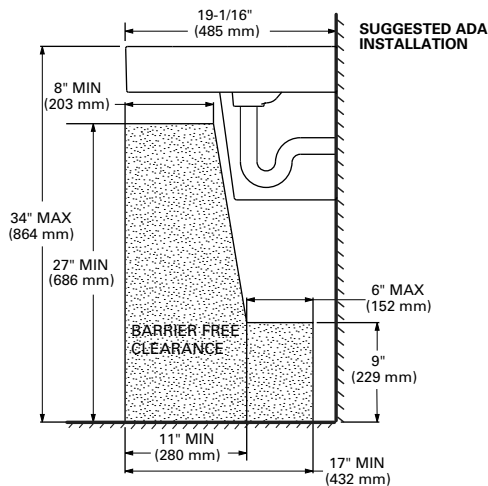

39655000 Three-Holes 8" Center

39656000 Center Hole Only

EUROCUBE

WALL MOUNT/ ABOVE COUNTER LAVATORY

LAVATORY SHROUD (OPTIONAL)

STANDARD SPECIFICATION:

- Made of fine fire clay in Alpine White
- Mounting kit and template included
- Back is not glazed
- Available in center hole only or 8" (203 mm) widespread configurations
- ADA compliant when installed without shroud option
- Coordinated lavatory shroud (optional)

COMPONENTS:

39657000 - EUROCUBE Wall-Hung Sink Shroud

Alpine White

- Made of fine fire clay

Nominal Dimensions:

10-5/8" x 7" x 10"

(270 x 180 x 254 mm)

APPLICABLE CODES & STANDARDS:

39655000 Three-Holes 8" Center

39656000 Center Hole Only

EUROCUBE

WALL MOUNT/ ABOVE COUNTER LAVATORY

LAVATORY SHROUD (OPTIONAL)

TECHNICAL DATA:

DIMENSIONS:

NOMINAL DIMENSIONS

19-1/16" x 5-7/16" x 24-13/16"

(485 x 138 x 614 mm)

IMPORTANT:

Dimensions of fixtures are nominal and may vary within the range of tolerance established by ANSI Standard A112.19.2. These measurements are subject to change or cancellation. No responsibility is assumed for use of superseded or voided pages.