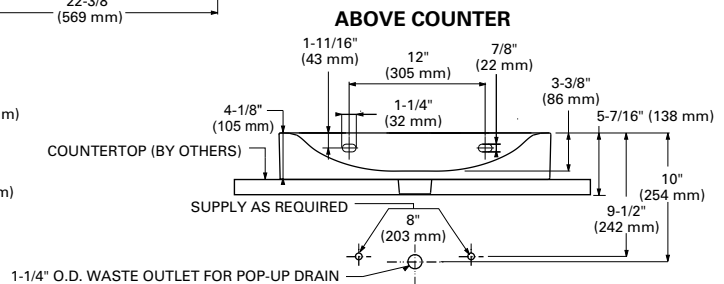

COMPONENTS:

39657000 - EUROCUBE Wall-Hung Sink Shroud

Alpine White

- Made of fine fire clay

Nominal Dimensions:

10-5/8" x 7" x 10"

(270 x 180 x 254 mm)

APPLICABLE CODES & STANDARDS:

39655000 Three-Holes 8" Center

39656000 Center Hole Only

EUROCUBE

WALL MOUNT/ ABOVE COUNTER LAVATORY

LAVATORY SHROUD (OPTIONAL)

TECHNICAL DATA:

DIMENSIONS:

NOMINAL DIMENSIONS

19-1/16" x 5-7/16" x 24-13/16"

(485 x 138 x 614 mm)

IMPORTANT:

Dimensions of fixtures are nominal and may vary within the range of tolerance established by ANSI Standard A112.19.2. These measurements are subject to change or cancellation. No responsibility is assumed for use of superseded or voided pages.