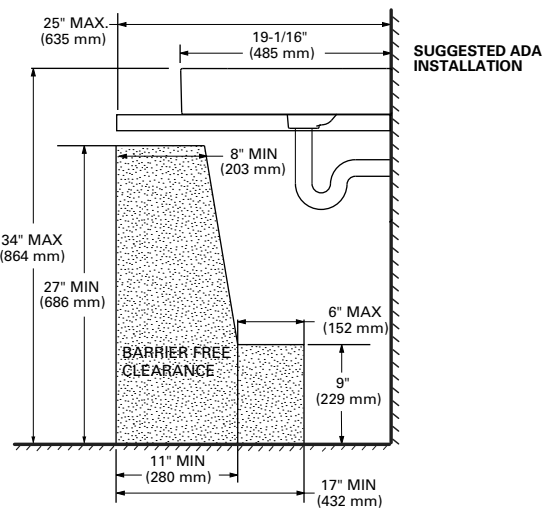

39655000 Three-Holes 8" Center

39656000 Center Hole Only

EUROCUBE

WALL MOUNT/ ABOVE COUNTER LAVATORY

LAVATORY SHROUD (OPTIONAL)

STANDARD SPECIFICATION:

- Made of fine fire clay in Alpine White
- Mounting kit and template included
- Back is not glazed
- Available in center hole only or 8" (203 mm) widespread configurations
- ADA compliant when installed without shroud option
- Coordinated lavatory shroud (optional)

COMPONENTS:

39657000 - EUROCUBE Wall-Hung Sink Shroud

Alpine White

- Made of fine fire clay

Nominal Dimensions:

10-5/8" x 7" x 10"

(270 x 180 x 254 mm)

APPLICABLE CODES & STANDARDS:

39655000 Three-Holes 8" Center

39656000 Center Hole Only

EUROCUBE

WALL MOUNT/ ABOVE COUNTER LAVATORY

LAVATORY SHROUD (OPTIONAL)

TECHNICAL DATA:

DIMENSIONS:

NOMINAL DIMENSIONS

19-1/16" x 5-7/16" x 24-13/16"

(485 x 138 x 614 mm)

IMPORTANT:

Dimensions of fixtures are nominal and may vary within the range of tolerance established by ANSI Standard A112.19.2. These measurements are subject to change or cancellation. No responsibility is assumed for use of superseded or voided pages.