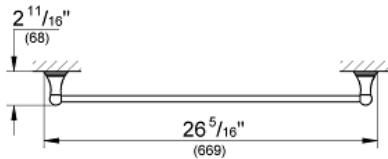

GENEVA  
Towel Rail  
MODEL # 40146000

Pure Freude  
an Wasser

GROHE

**Product Description:**  
GENEVA  
Towel Rail

**Standard Specification:**

- 24" (600mm)
- GROHE StarLight chrome finish

**Applicable Codes & Standards:**