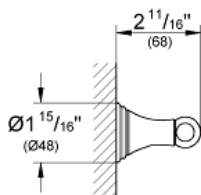

GENEVA  
Robe Hook  
MODEL # 40155000

Pure Freude  
an Wasser

GROHE

**Product Description:**

GENEVA  
Robe Hook

**Standard Specification:**

- GROHE StarLight chrome finish

**Applicable Codes & Standards:**