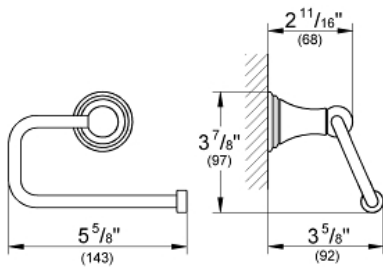

GENEVA
Toilet Paper Holder
MODEL # 40156000

Pure Freude
an Wasser

GROHE

Product Description:
GENEVA
Toilet Paper Holder

Standard Specification:

- GROHE StarLight chrome finish

Applicable Codes & Standards:

- Energy Policy Act of 1992
- ASME A112.18.1/CSA B125.1