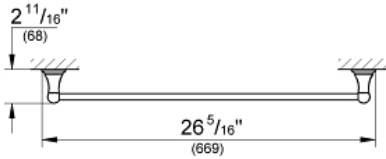

SEABURY
Towel Rail
MODEL # 40157000

Pure Freude
an Wasser

GROHE

Product Description:
SEABURY
Towel Rail

Standard Specification:

- GROHE StarLight chrome finish

Applicable Codes & Standards:

- Energy Policy Act of 1992
- ASME A112.18.1/CSA B125.1