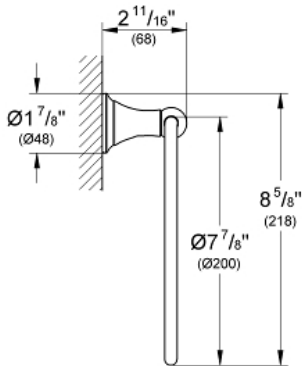

SEABURY
Towel Ring
MODEL # 40158000

Pure Freude
an Wasser

GROHE

Product Description:
SEABURY
Towel Ring

Standard Specification:

- GROHE StarLight chrome finish

Applicable Codes & Standards:

- Energy Policy Act of 1992
- ASME A112.18.1/CSA B125.1

Color:

- 40158000 StarLight Chrome