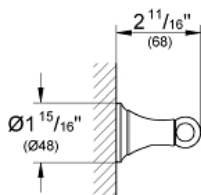

SEABURY  
Robe Hook  
MODEL # 40159000

Pure Freude  
an Wasser

GROHE

**Product Description:**  
SEABURY  
Robe Hook

**Standard Specification:**

- GROHE StarLight chrome finish

**Applicable Codes & Standards:**