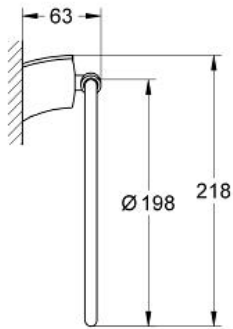

TENSO  
Towel Ring  
MODEL # 40290000

Pure Freude  
an Wasser

GROHE

**Product Description:**  
TENSU  
Towel Ring

**Standard Specification:**

- GROHE StarLight chrome finish

**Applicable Codes & Standards:**