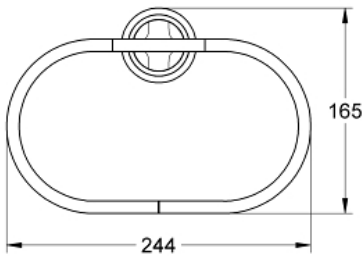

VERIS
Towel Ring
MODEL # 40379000

Pure Freude
an Wasser

GROHE

Product Description:
VERIS
Towel Ring

Standard Specification:

Applicable Codes & Standards:

- Energy Policy Act of 1992
- ASME A112.18.1/CSA B125.1