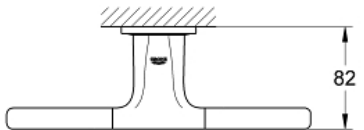

VERIS
Towel Ring
MODEL # 40379000

Pure Freude
an Wasser

GROHE

Product Description:
VERIS
Towel Ring

Standard Specification:

Applicable Codes & Standards:

- Energy Policy Act of 1992
- ASME A112.18.1/CSA B125.1