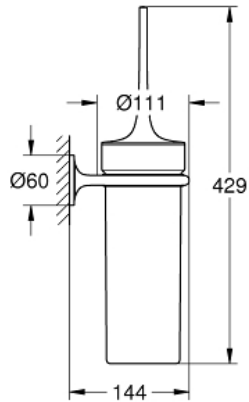

VERIS
Toilet Brush Set
MODEL # 40380000

Pure Freude
an Wasser

GROHE

Product Description:
VERIS
Toilet Brush Set

Standard Specification:

- Wall model

Applicable Codes & Standards:

- Energy Policy Act of 1992
- ASME A112.18.1/CSA B125.1