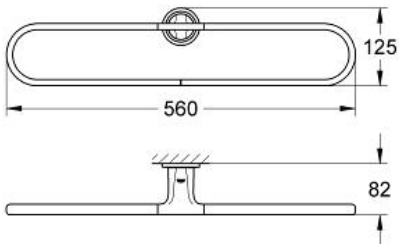

VERIS  
Towel Rail  
MODEL # 40381000

Pure Freude  
an Wasser

GROHE

**Product Description:**  
VERIS  
Towel Rail

**Standard Specification:**

- 22" length

**Applicable Codes & Standards:**

- Energy Policy Act of 1992
- ASME A112.18.1/CSA B125.1