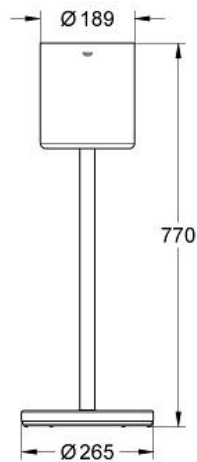

GROHE ONDUS
Champagne bucket
MODEL # 40388000

Pure Freude
an Wasser

GROHE

Product Description:
GROHE ONDUS
Champagne bucket

Standard Specification:

- Freestanding

Applicable Codes & Standards:

- Energy Policy Act of 1992
- ASME A112.18.1/CSA B125.1

Color:

- 40388000 StarLight Chrome