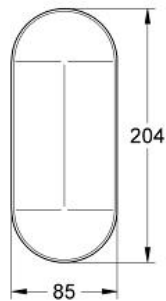

VERIS
Soap Dish
MODEL # 40391000

Pure Freude
an Wasser

GROHE

Product Description:
VERIS
Soap Dish

Standard Specification:

- Satin glass
- Requires Holder (40 376)

Applicable Codes & Standards:

- Energy Policy Act of 1992
- ASME A112.18.1/CSA B125.1

Color:
□ 40391000