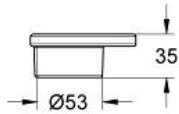

VERIS
Soap Dish
MODEL # 40391000

Pure Freude
an Wasser

GROHE

Product Description:
VERIS
Soap Dish

Standard Specification:

- Satin glass
- Requires Holder (40 376)

Applicable Codes & Standards:

- Energy Policy Act of 1992
- ASME A112.18.1/CSA B125.1