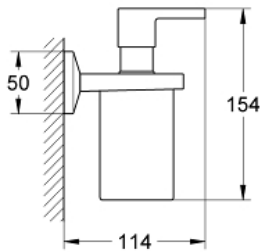

ALLURE BRILLIANT
Soap Dispenser and Holder
MODEL # 40494000

Pure Freude
an Wasser

GROHE

Product Description:
ALLURE BRILLIANT
Soap Dispenser and Holder

Standard Specification:

- Material: Glass/Metal
- Concealed fastening
- GROHE StarLight chrome finish

Applicable Codes & Standards:

- Energy Policy Act of 1992
- ASME A112.18.1/CSA B125.1

Color:

- 40494000 StarLight Chrome